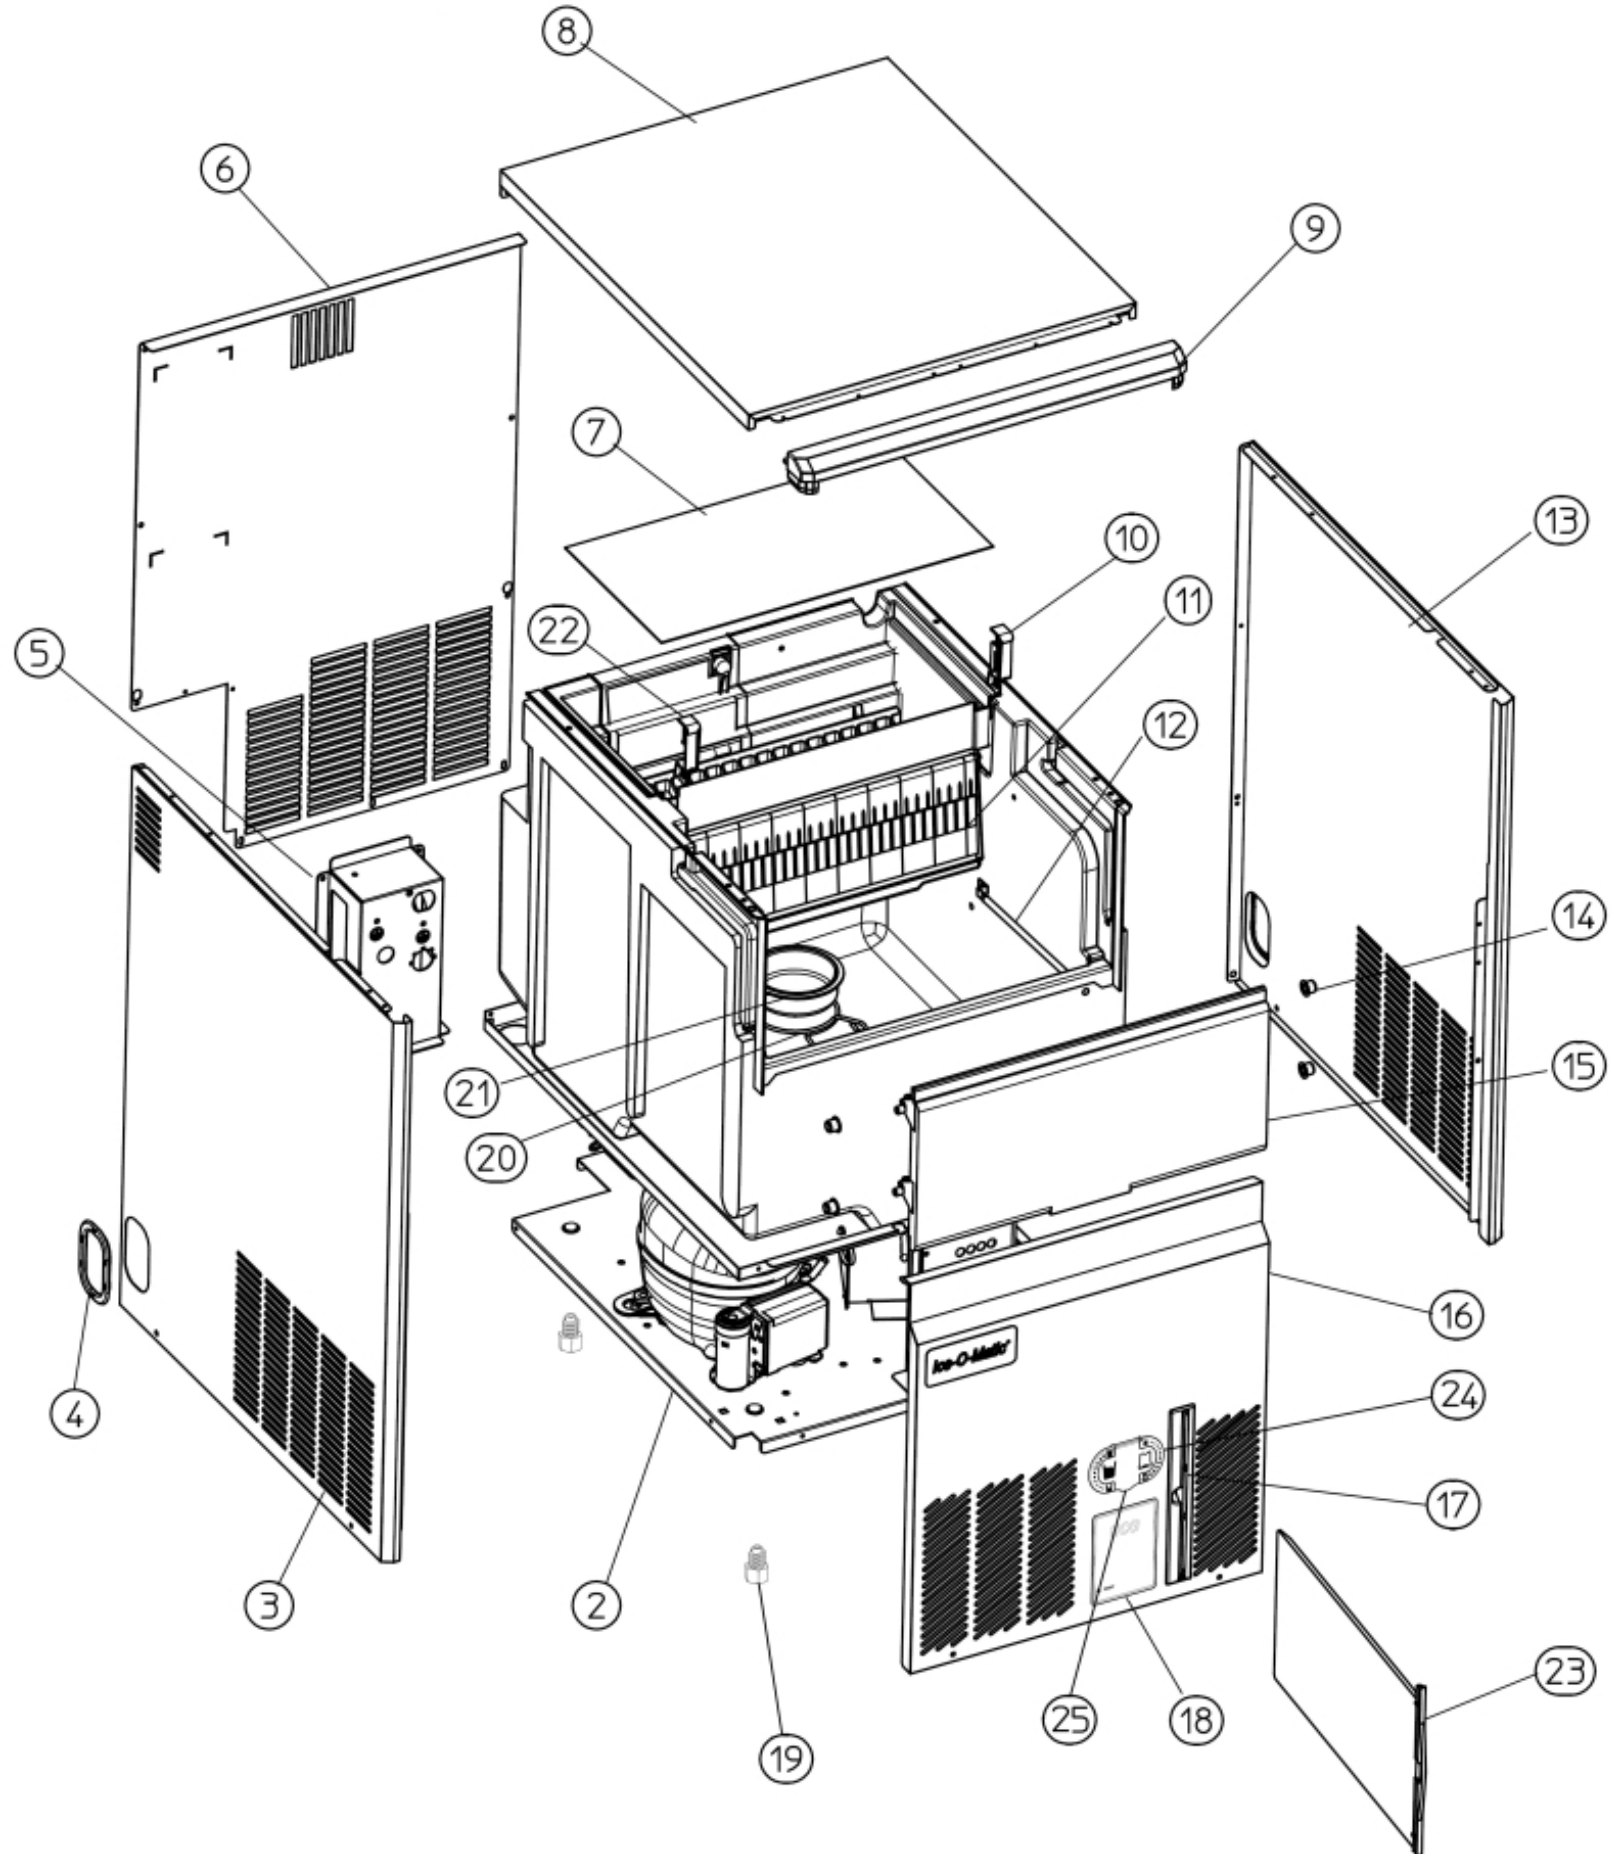

UCG 45

SPARE PARTS LIST

R134a version

**ICE-O-Matic
11100 East 45th Ave
Denver, Colorado 80239**

REV. 05/2021

- 1 UNIT PANELS
- 2 REFRIGERANT SYSTEM – AIR COOLED
- 3 REFRIGERANT SYSTEM – WATER COOLED5
- 4 WATER SYSTEM
- 5 CONTROL BOX

UNIT PANELS

Pos	Code	Description
2	SC704420 00	BASE
3	SC726035 00	LEFT SIDE PANEL
4	SC661070 00	PLASTIC PROTECTION
5	SC702705 00	WATER HOOK UP PANEL
6	SC702674 00	REAR PANEL
7	SC742033 04	EVAPORATOR COVER
8	SC726036 00	TOP PANEL ASSY
9	SC661252 00	FRONT TRIM
10	SC660388 0	CURTAIN BRACKET (RIGHT)
11	SC784457 06R	CURTAIN ASSY
12	SC732017 00	BULB HOLDER
13	SC726034 00	RIGHT SIDE PANEL
14	SC660286 00	BUSHING
15	SC661220 02	GRAY DOOR RAL 7075
16	SC726042 00	FRONT PANEL-AIR COOLED VERSION
16	SC726042 01	FRONT PANEL-WATER COOLED VERSION
17	SC660804 03	AIR FILTER SEAT
18	SC651774 00	LABEL
19	SC650382 01	LEG
20	SC460047 00	SPRING
21	SC660741 00	PLASTIC PLUG
22	SC660388 01	CURTAIN BRACKET (LEFT)
23	SC660805 04	AIR FILTER
24	SC661092 07	PLASTIC HOUSING
25	SC661092 07	PLASTIC COVER