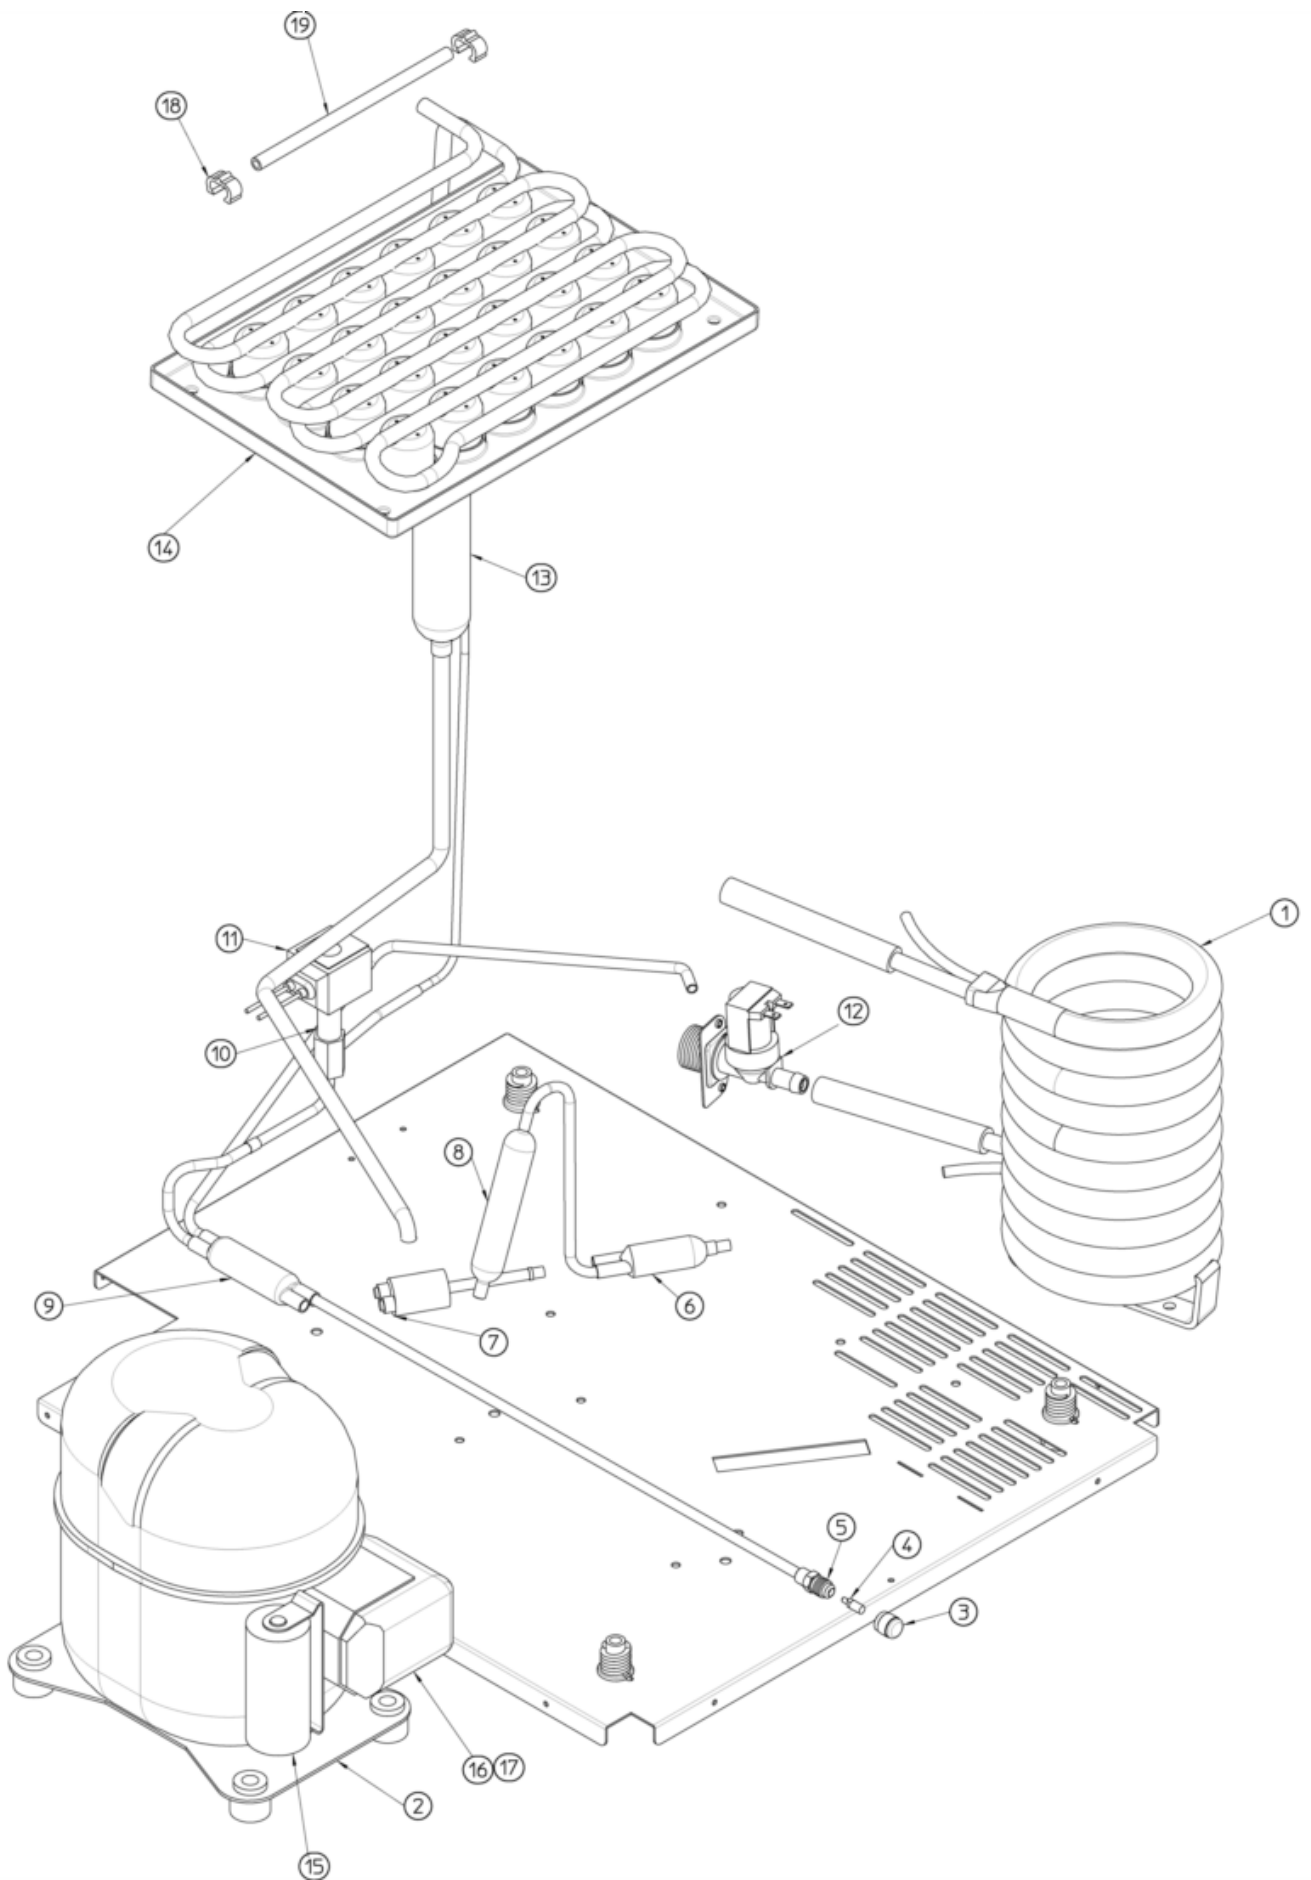

REFRIGERANT SYSTEM – WATER COOLED

REFRIGERANT SYSTEM – WATER COOLED

Pos	Code	Description
1	SC620389 00	WATER COOLED CONDENSER
2	SC670097 08	COMPRESSOR
3	SC650106 00	CAP
4	SC670012 00	VALVE CORE
5	SC650109 00	VALVE BODY
6	SC630020 01	STRAINER
7	SC620075 00	PRESSOSTAT
8	SC630003 05	DRIER
9	SC630137 00	FILTER
10	SC620306 22	HOT GAS VALVE BODY
11	SC620306 48	HOT GAS VALVE COIL
12	SC650105 65	WATER INLET VALVE
13	SC784444 34	SUCTION LINE ASSY
14	SC784615 00	EVAPORATOR ASSY
15	SC670167 29	START CAPACITOR
16	SC620057 35	RELAY
17	SC620058 65	PROTECTOR
18	SC660386 00	SPRING
19	SC741114 01R	BULB HOLDER