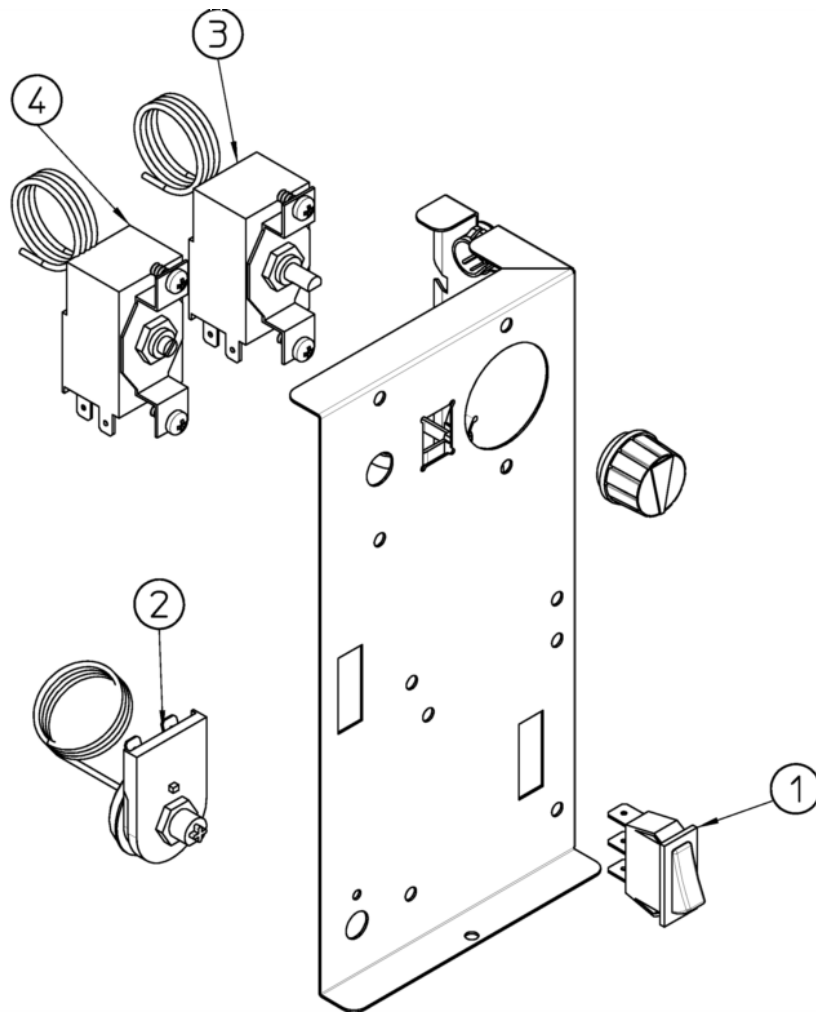

CONTROL BOX

CONTROL BOX

Pos	Code	Description
1	SC620442 01	SWITCH
2	SC620599 00	SAFETY THERMOSTAT
3	SC620264 06	KNOB
3	SC620264 16	EVAPORATOR THERMOSTAT
4	SC630005 00	BIN THERMOSTAT