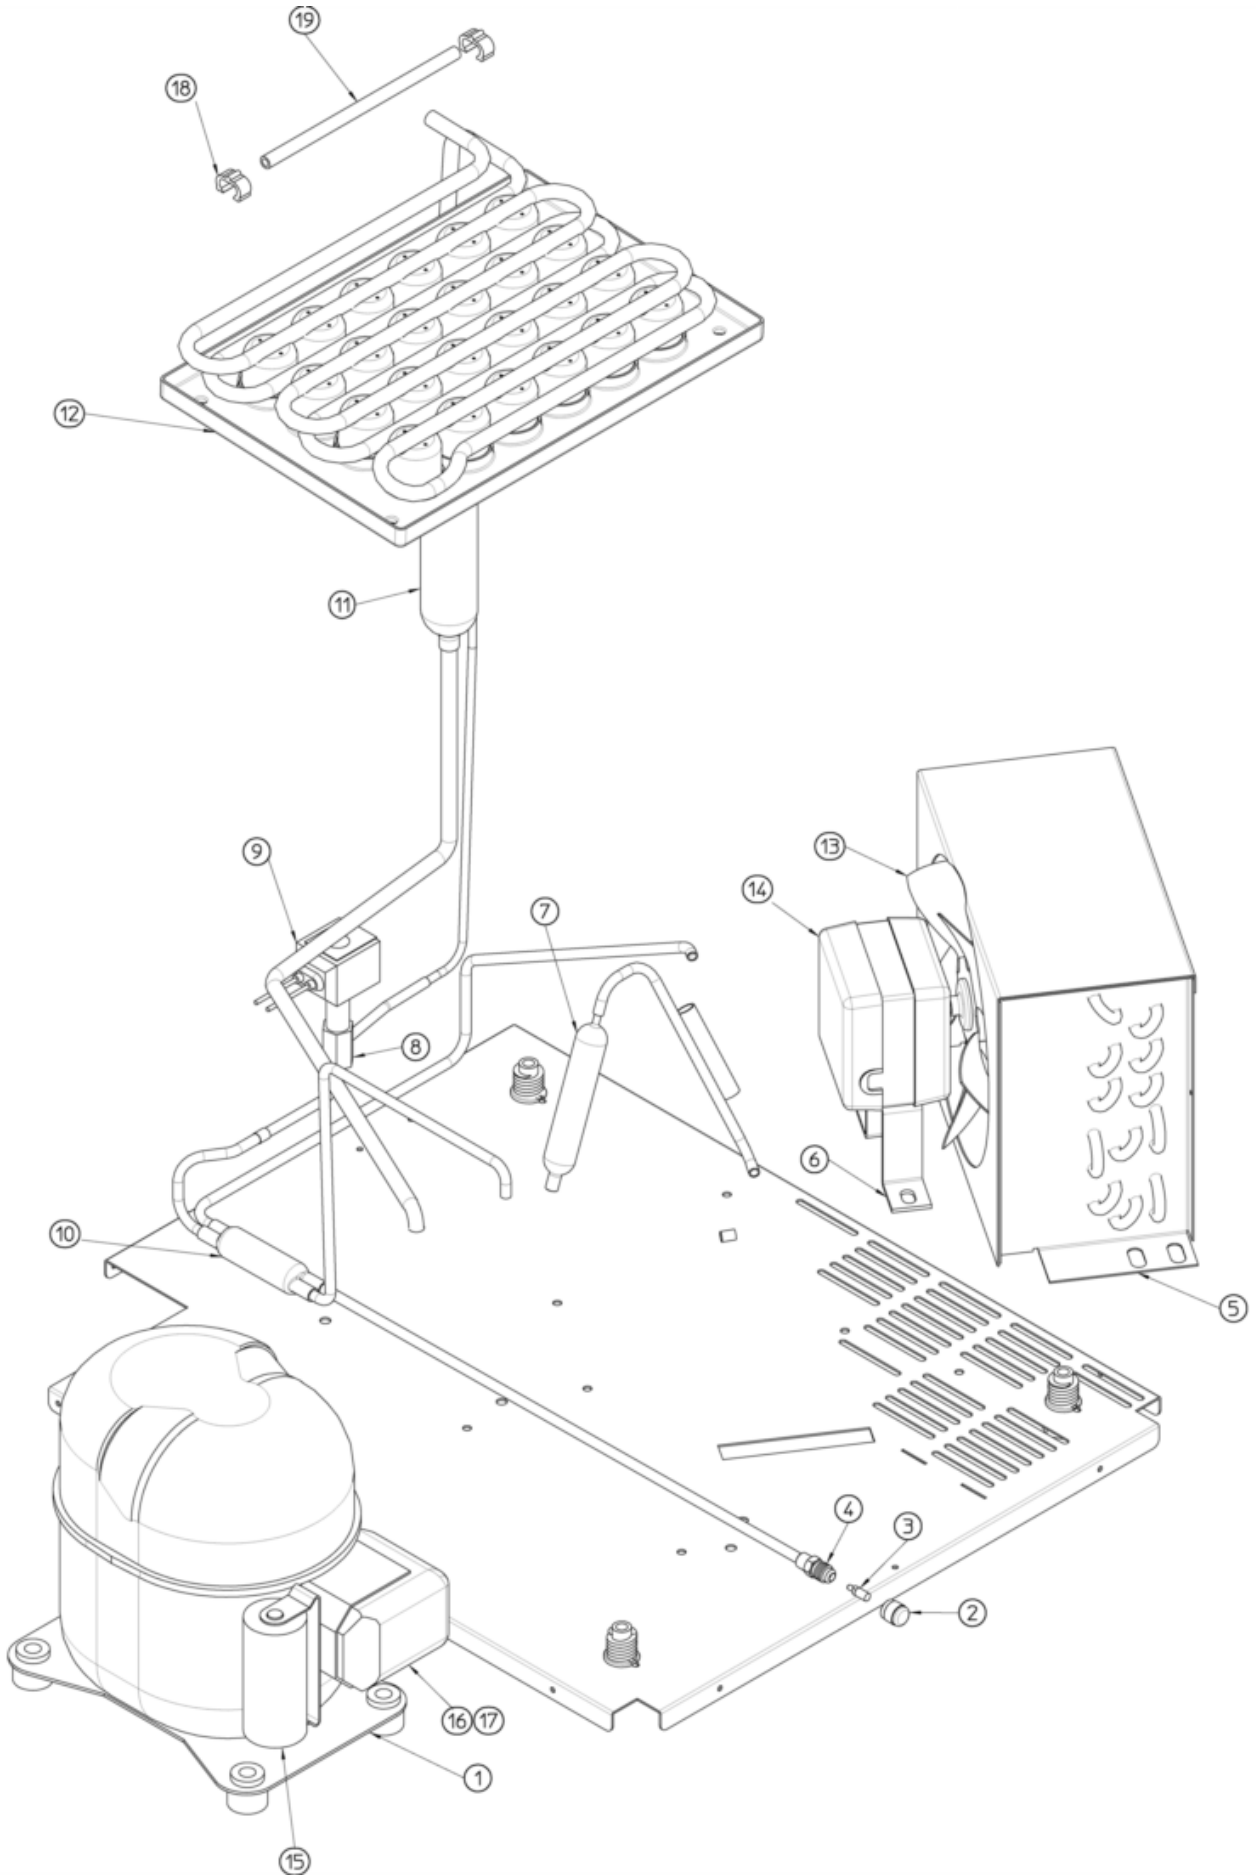

UCG 45

SPARE PARTS LIST

R134a version

**ICE-O-Matic
11100 East 45th Ave
Denver, Colorado 80239**

REV. 05/2021

- 1 UNIT PANELS
- 2 REFRIGERANT SYSTEM – AIR COOLED
- 3 REFRIGERANT SYSTEM – WATER COOLED5
- 4 WATER SYSTEM
- 5 CONTROL BOX

UNIT PANELS

Pos	Code	Description
2	SC704420 00	BASE
3	SC726035 00	LEFT SIDE PANEL
4	SC661070 00	PLASTIC PROTECTION
5	SC702705 00	WATER HOOK UP PANEL
6	SC702674 00	REAR PANEL
7	SC742033 04	EVAPORATOR COVER
8	SC726036 00	TOP PANEL ASSY
9	SC661252 00	FRONT TRIM
10	SC660388 0	CURTAIN BRACKET (RIGHT)
11	SC784457 06R	CURTAIN ASSY
12	SC732017 00	BULB HOLDER
13	SC726034 00	RIGHT SIDE PANEL
14	SC660286 00	BUSHING
15	SC661220 02	GRAY DOOR RAL 7075
16	SC726042 00	FRONT PANEL-AIR COOLED VERSION
16	SC726042 01	FRONT PANEL-WATER COOLED VERSION
17	SC660804 03	AIR FILTER SEAT
18	SC651774 00	LABEL
19	SC650382 01	LEG
20	SC460047 00	SPRING
21	SC660741 00	PLASTIC PLUG
22	SC660388 01	CURTAIN BRACKET (LEFT)
23	SC660805 04	AIR FILTER
24	SC661092 07	PLASTIC HOUSING
25	SC661092 07	PLASTIC COVER

REFRIGERANT SYSTEM – AIR COOLED

REFRIGERANT SYSTEM – AIR COOLED

Pos	Code	Description
1	SC670097 08	COMPRESSOR
2	SC650106 00	CAP
3	SC670012 00	VALVE CORE
4	SC650109 00	VALVE BODY
5	SC620544 00	CONDENSER, AIR
6	SC620419 61	BRACKET, MOTOR - USE SC620419 69
7	SC630003 05	DRIER
8	SC620306 22	HOT GAS VALVE BODY
9	SC620306 48	HOT GAS VALVE COIL
10	SC630137 00	FILTER
11	SC784444 34	SUCTION LINE ASSY
12	SC784615 00	EVAPORATOR ASSY
13	SC620419 39	BLADE
14	SC620419 02	FAN MOTOR ATEX
15	SC670167 29	START CAPACITOR
16	SC620057 35	RELAY
17	SC620058 65	PROTECTOR
18	SC660386 00	SPRING
19	SC741114 01R	BULB HOLDER