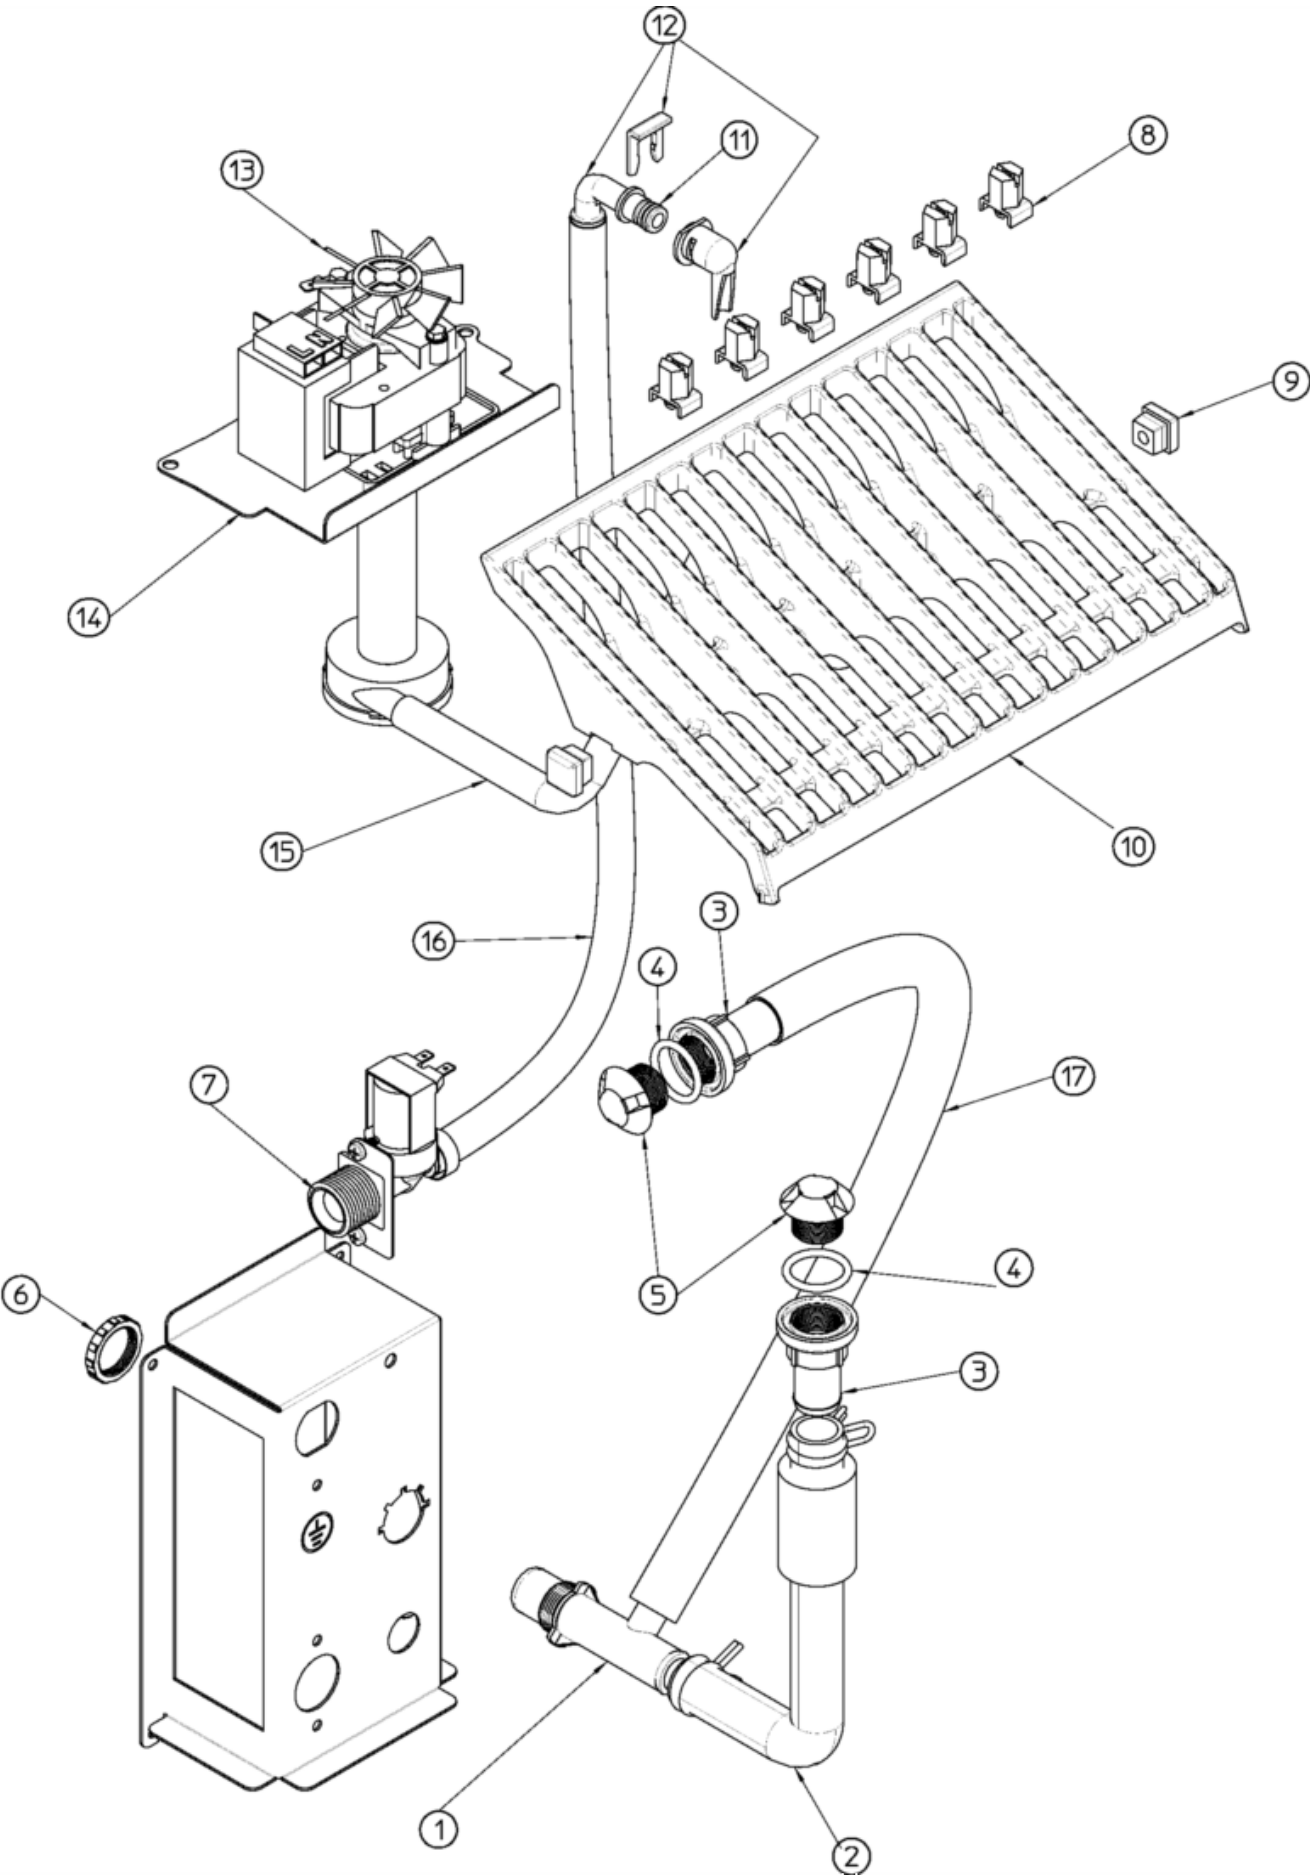

WATER SYSTEM

WATER SYSTEM

Pos	Code	Description
1	SC660224 00	TEE TUBE
1	SC660993 00	FITTING
2	SC610148 10	TUBE
3	SC660219 02	DRAIN FITTING
4	SC640134 00	O RING
5	SC660211 01	DRAIN FILTER
6	SC660535 00	PLASTIC NUT
7	SC650105 64	WATER INLET VALVE
8	SC660558 00R	SPRAY NOZZLE (10 PCS)
9	SC660557 00	SPRAY CUP
10	SC661082 00	SPRAY BAR & CHUTE
11	SC640041 31	O RING OR 2031 (WRAS-FDA)
12	SC793172 00R	WATER INLET ASSY
13	SC620423 01R	WATER PUMP 230/50/1
14	SC724485 00	METAL BRACKET
15	SC610204 01	WATER TUBE
16	SC281900 01	TUBE 16X10
17	SC610204 00	TUBE